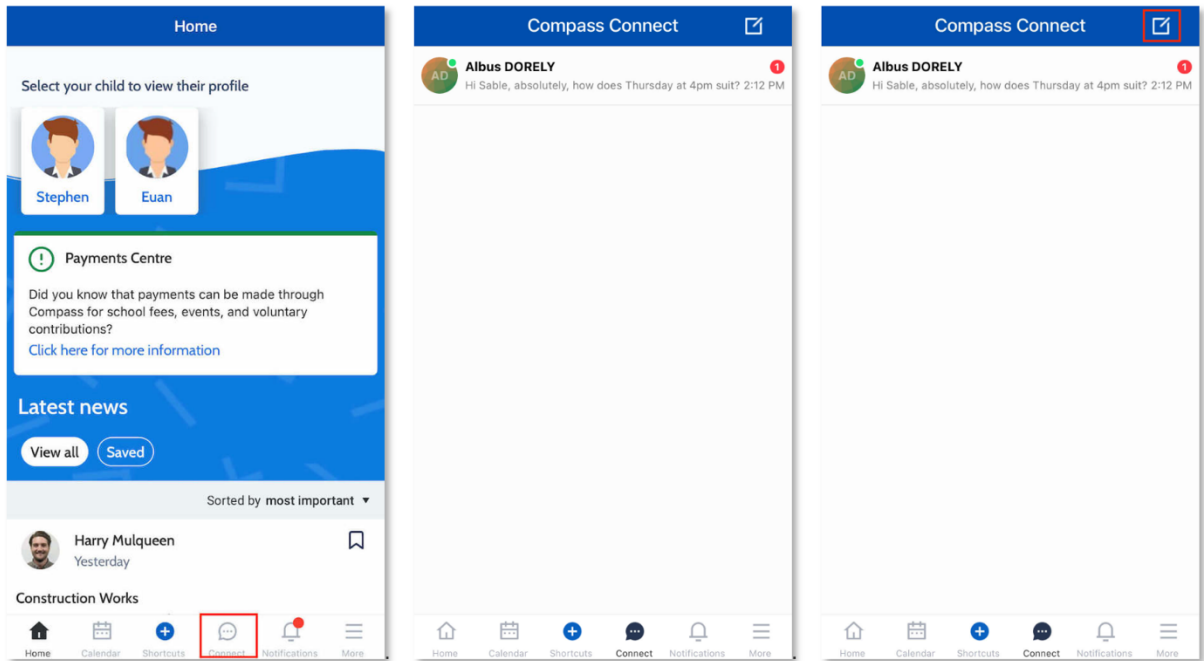

Connect

How to Chat with your Child's Classroom Teacher

Parent and/or Student Users

Parents and/or students can click the Connect icon within the App to respond to or initiate chats.

Holding on a response will expand further options.